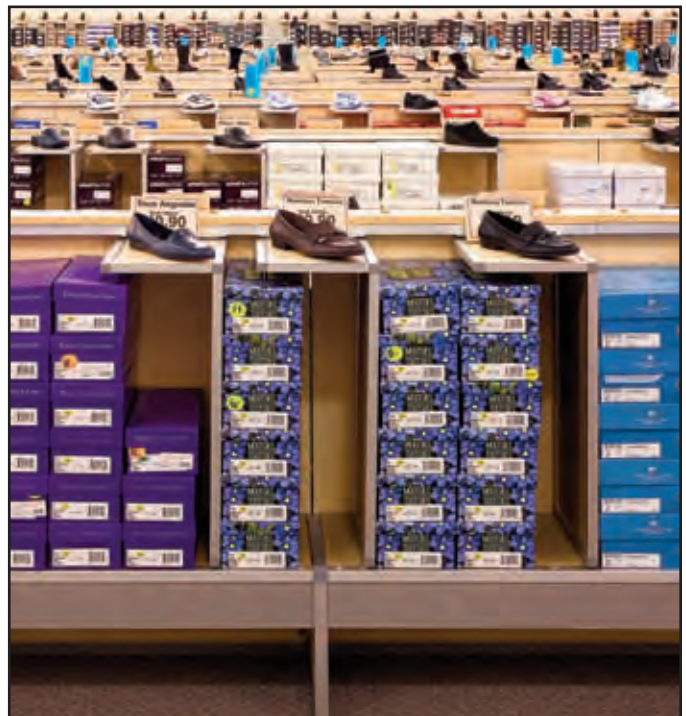

Project scope

Manufacture and Install all fixtures, furniture and casework for each complete store.

- 300 stores completed and growing

Product supplied:

- Accessories wall
- Arch unit
- Bag wall
- Cash wraps
- Customer service counters
- Display kiosk
- Double-sided display
- Fitting rooms
- Four-way display
- Gift displays
- Handbag units
- H-Units
- Mirrors
- Office cabinetry
- Shoe fixtures
- Shelving
- Slatwall
- Tables
- Underwear fixture

DSW Shoe Warehouse

Multiple locations nationwide

Additional photos

Handbag unit

Arch Unit

Mirror

Shoe fixtures