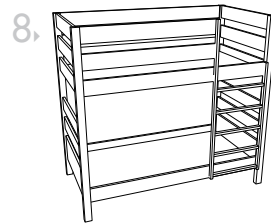

GUESTROOM FURNITURE COLLECTIONS
FURNISHING SOLUTIONS FROM DESIGN TO INSTALLATION

▲ *THREE PANEL W/1 POWER
2 USB IN EACH NIGHTSTAND PANEL
*SCONCE BY OTHERS

▲ *REQUIRED 2 PER QUEEN ROOM

▲ *ALT = SINGLE PANEL

▲ *UPGRADE = PANEL W/FABRIC

▲ *UPGRADE = THREE PANEL W/1 POWER
2 USB IN EACH NIGHTSTAND PANEL W/FABRIC
*SCONCE BY OTHERS

▲ *ALT UPGRADE = SINGLE PANEL W/FABRIC

*REFRIGERATOR OPENING:
20.25"W x 19"D x 27"H
*MICROWAVE OPENING:
20.25"W x 19"D x 16"H

◀ VENTILATION
ON RIGHT PANEL
NOT SHOWN

▲ *VANITY W/QUARTZ TOP

▼ *VANITY W/QUARTZ TOP
HANDICAP ACCESSIBLE

1 **GR-301A-CG**
KING HEADBOARD*
123"W x 2.5"D x 54.5"H

5 **GR-302A-CG**
QUEEN HEADBOARD*
65"W x 2.5"D x 54.5"H

9 **GR-303A-CG**
KING NIGHTSTAND
22"W x 16"D x 27"H

12 **GR-305.1A-CG**
TV PANEL
52"W x 4"D x 38"H

16 **GR-307A-CG**
DESK
42"W x 20"D x 31"H

2 **GR-301.1A-CG**
KING HEADBOARD (ALT)*
78"W x 2.5"D x 54.5"H