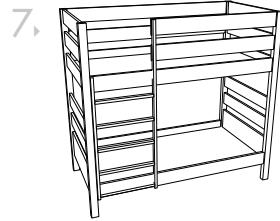

GUESTROOM FURNITURE COLLECTIONS
FURNISHING SOLUTIONS FROM DESIGN TO INSTALLATION

▲ *THREE PANEL W/1 POWER
2 USB IN EACH NIGHTSTAND PANEL
*SCONCE BY OTHERS

▲ *REQUIRED 2 PER QUEEN ROOM

▲ *ALT = SINGLE PANEL

▲ *UPGRADE = PANEL W/FABRIC

▲ *UPGRADE = THREE PANEL W/1 POWER
2 USB IN EACH NIGHTSTAND PANEL W/FABRIC
*SCONCE BY OTHERS

▲ *ALT UPGRADE = SINGLE PANEL W/FABRIC

*REFRIGERATOR OPENING:
20.25"W x 19"D x 27"H
*MICROWAVE OPENING:
20.25"W x 19"D x 16"H

◀ VENTILATION
ON RIGHT PANEL
NOT SHOWN

▲ *VANITY W/QUARTZ TOP

▼ *VANITY W/QUARTZ TOP
HANDICAP ACCESSIBLE

1 **GR-301A-CG**
KING HEADBOARD*
123"W x 2.5"D x 54.5"H

5 **GR-302A-CG**
QUEEN HEADBOARD*
65"W x 2.5"D x 54.5"H

9 **GR-303A-CG**
KING NIGHTSTAND
22"W x 16"D x 27"H

12 **GR-305.1A-CG**
TV PANEL
52"W x 4"D x 38"H

16 **GR-307A-CG**
DESK
42"W x 20"D x 31"H

2 **GR-301.1A-CG**
KING HEADBOARD (ALT)*
78"W x 2.5"D x 54.5"H