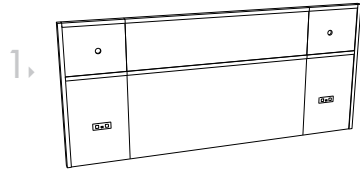

GUESTROOM FURNITURE COLLECTIONS
FURNISHING SOLUTIONS FROM DESIGN TO INSTALLATION

▲ *THREE PANEL W/1 POWER
2 USB IN EACH NIGHTSTAND PANEL
*SCONCE BY OTHERS

▲ *REQUIRED 2 PER QUEEN ROOM

▲ *ALT = SINGLE PANEL

▲ *UPGRADE = PANEL W/FABRIC

▲ *UPGRADE = THREE PANEL W/1 POWER
2 USB IN EACH NIGHTSTAND PANEL W/FABRIC
*SCONCE BY OTHERS

▲ *ALT UPGRADE = SINGLE PANEL W/FABRIC

*REFRIGERATOR OPENING:
20.25"W x 19"D x 27"H
*MICROWAVE OPENING:
20.25"W x 19"D x 16"H