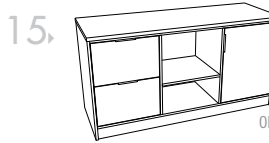

GUESTROOM FURNITURE COLLECTIONS
FURNISHING SOLUTIONS FROM DESIGN TO INSTALLATION

▲ *THREE PANEL W/1 POWER
2 USB IN EACH NIGHTSTAND PANEL
*SCONCE BY OTHERS

▲ *REQUIRED 2 PER QUEEN ROOM

▲ *ALT = SINGLE PANEL

▲ *UPGRADE = PANEL W/FABRIC

▲ *UPGRADE = THREE PANEL W/1 POWER
2 USB IN EACH NIGHTSTAND PANEL W/FABRIC
*SCONCE BY OTHERS

▲ *ALT UPGRADE = SINGLE PANEL W/FABRIC

*REFRIGERATOR OPENING:
20.25"W x 19"D x 27"H
*MICROWAVE OPENING:
20.25"W x 19"D x 16"H