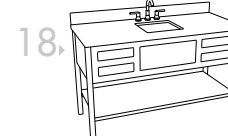

▲ *UPGRADE = PANEL W/FABRIC

▲ *UPGRADE = THREE PANEL W/1 POWER
2 USB IN EACH NIGHTSTAND PANEL W/FABRIC
*SCONCE BY OTHERS

▲ *ALT UPGRADE = SINGLE PANEL W/FABRIC

*REFRIGERATOR OPENING:
20.25"W x 19"D x 27"H
*MICROWAVE OPENING:
20.25"W x 19"D x 16"H